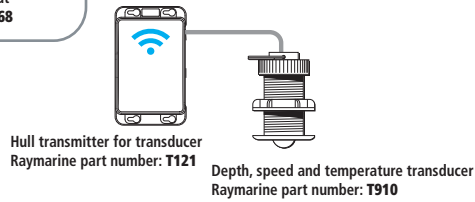

2015 Sail Pack

Sail pack

Cockpit

2015 Sail Pack - Options

Wireless wind

Solar powered wireless Wind Transmitter.
Raymarine part number: T120