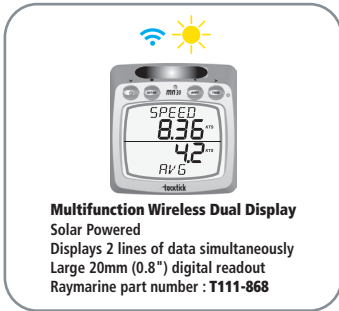

2015 Sail Pack

Sail pack

Cockpit

2015 Sail Pack - Options

Wireless wind

Solar powered wireless Wind Transmitter.
Raymarine part number: T120