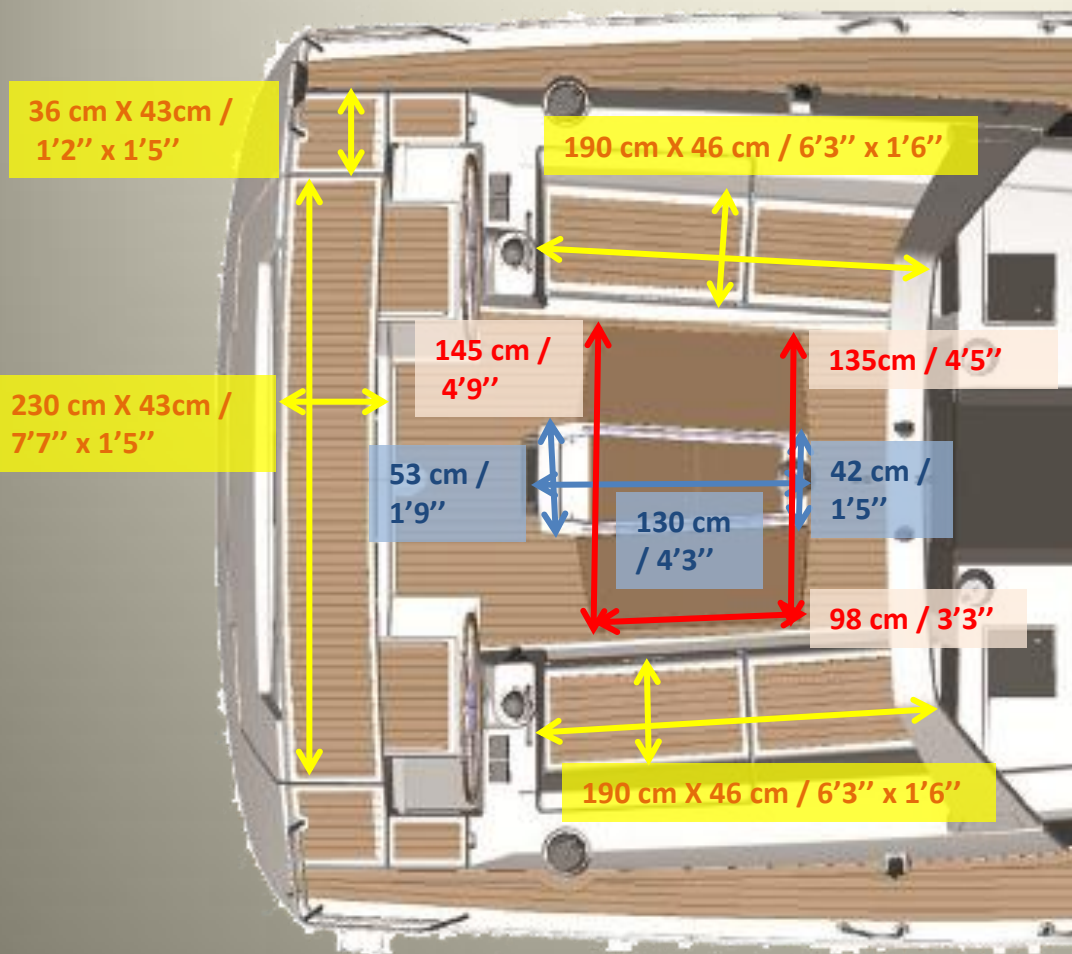

Oceanis 45

Cockpit: dimensions assises et table /
Cockpit: seats and table dimensions

Table de cockpit / Cockpit table:

Ouvverte / Open:

98 x 145 x 135 cm / 3'3" x 4'9" x 4'5"

Repliée / Folded:

130 x 53 x 42 / 4'3" x 1'9" x 1'5"