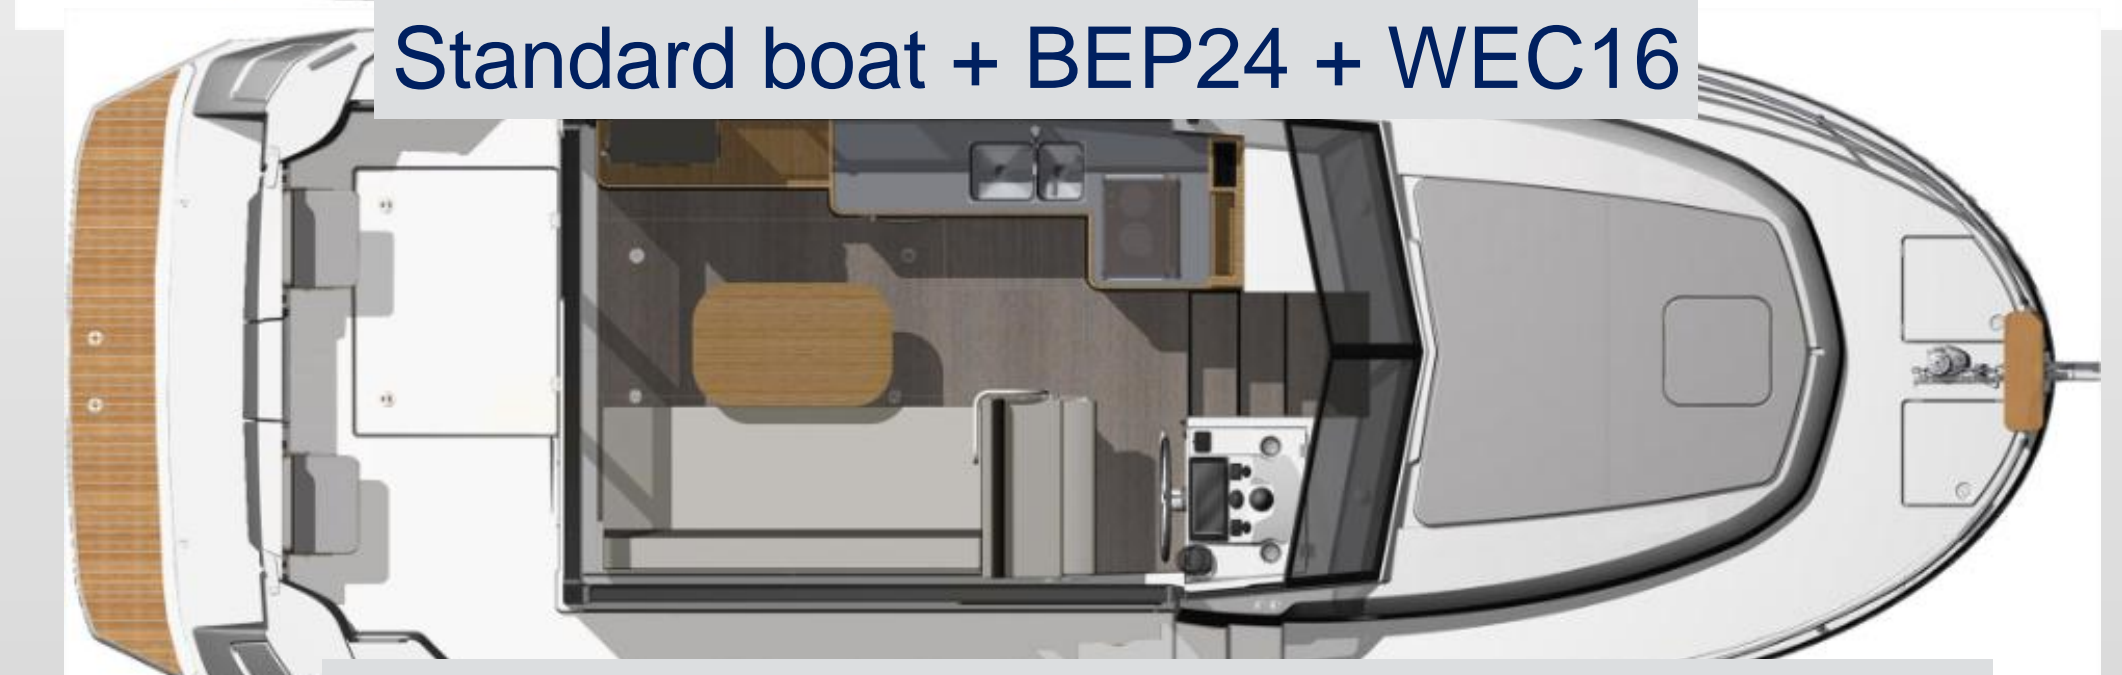

Option WE C16

TEAK IN BIG PLATFORM / TECK SUR GRANDE PLATEFORME

Implies option BE P24 Big Platform

Implique option BE P24 Grande plateforme

Standard boat + BEP24

Standard boat + BEP24 + WEC16

Standard boat + BEP24 + WEC16+WEC15