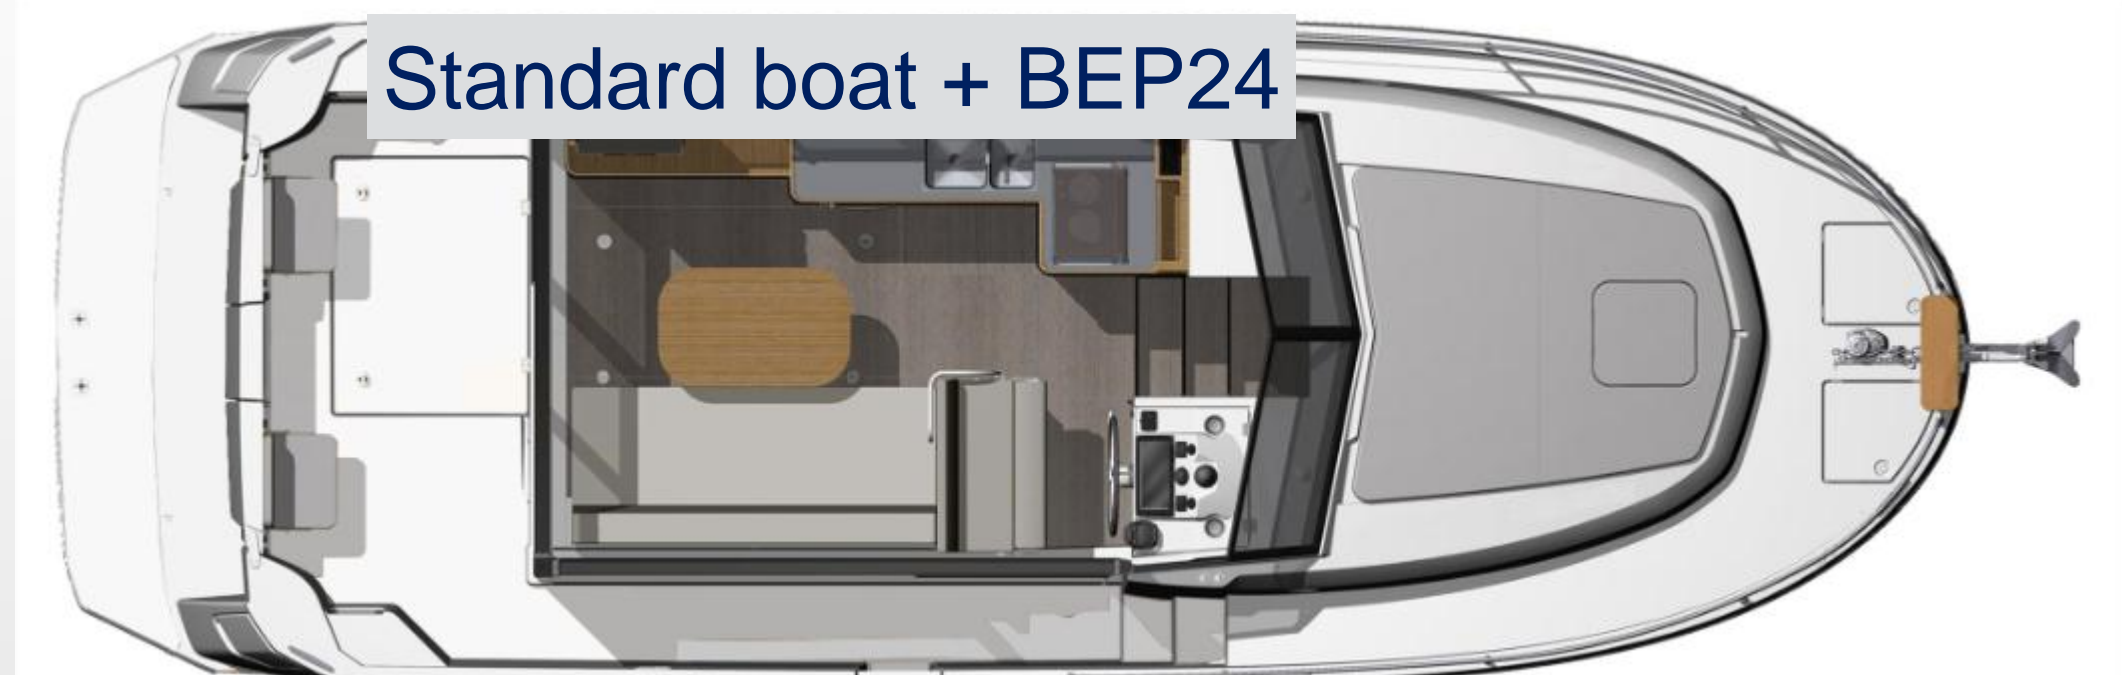

Option WE C16

TEAK IN BIG PLATFORM / TECK SUR GRANDE PLATEFORME

Implies option BE P24 Big Platform

Implique option BE P24 Grande plateforme

Standard boat + BEP24

Standard boat + BEP24 + WEC16

Standard boat + BEP24 + WEC16+WEC15