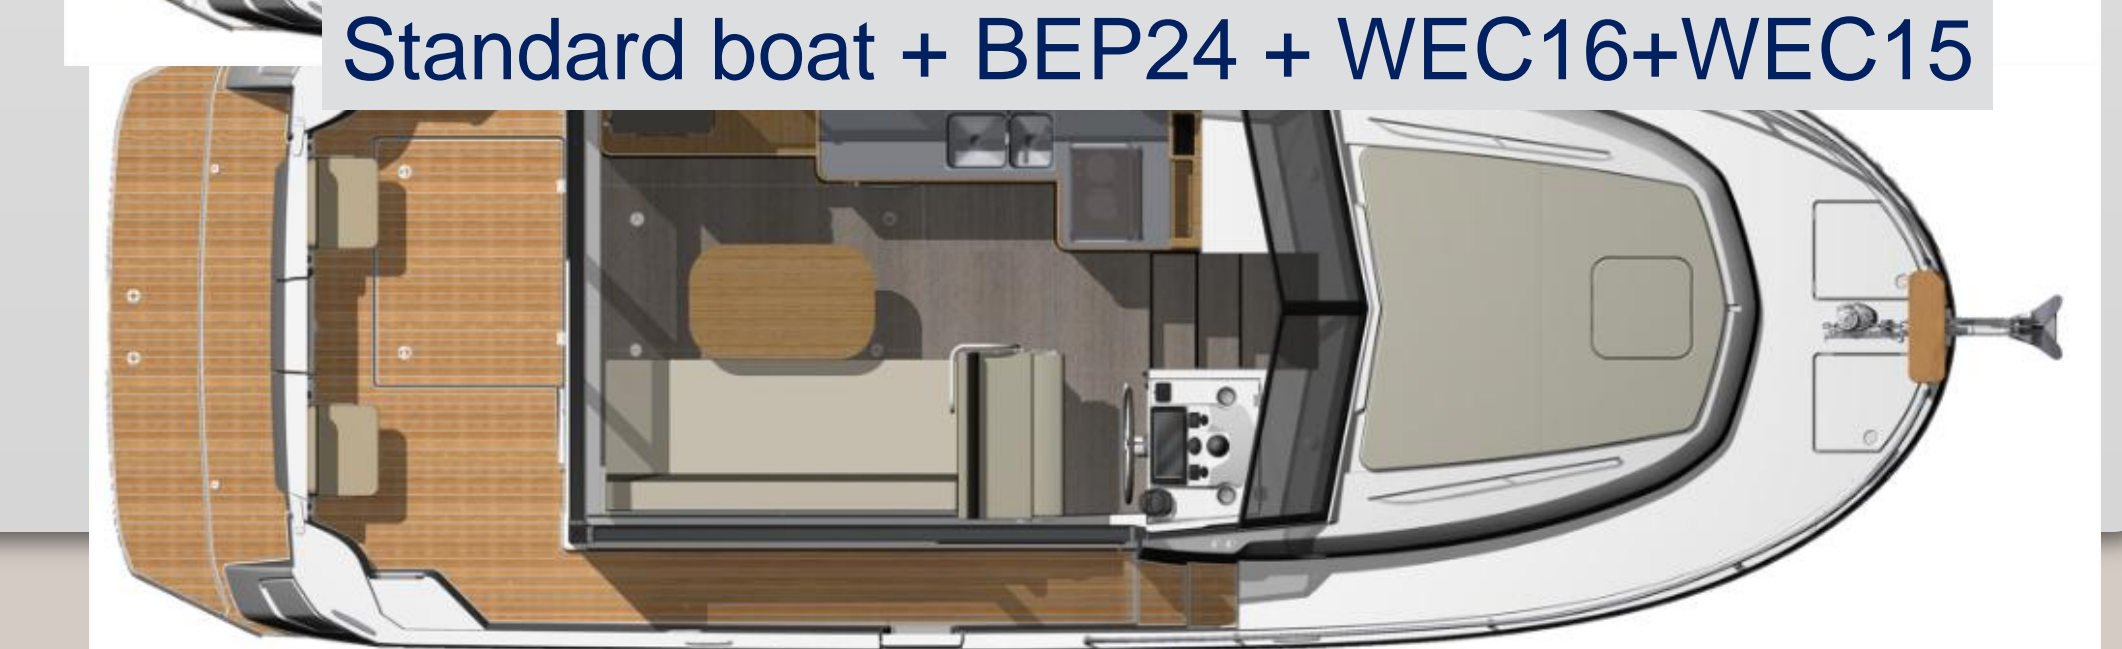

Option WE C16

TEAK IN BIG PLATFORM / TECK SUR GRANDE PLATEFORME

Implies option BE P24 Big Platform

Implique option BE P24 Grande plateforme

Standard boat + BEP24

Standard boat + BEP24 + WEC16

Standard boat + BEP24 + WEC16+WEC15