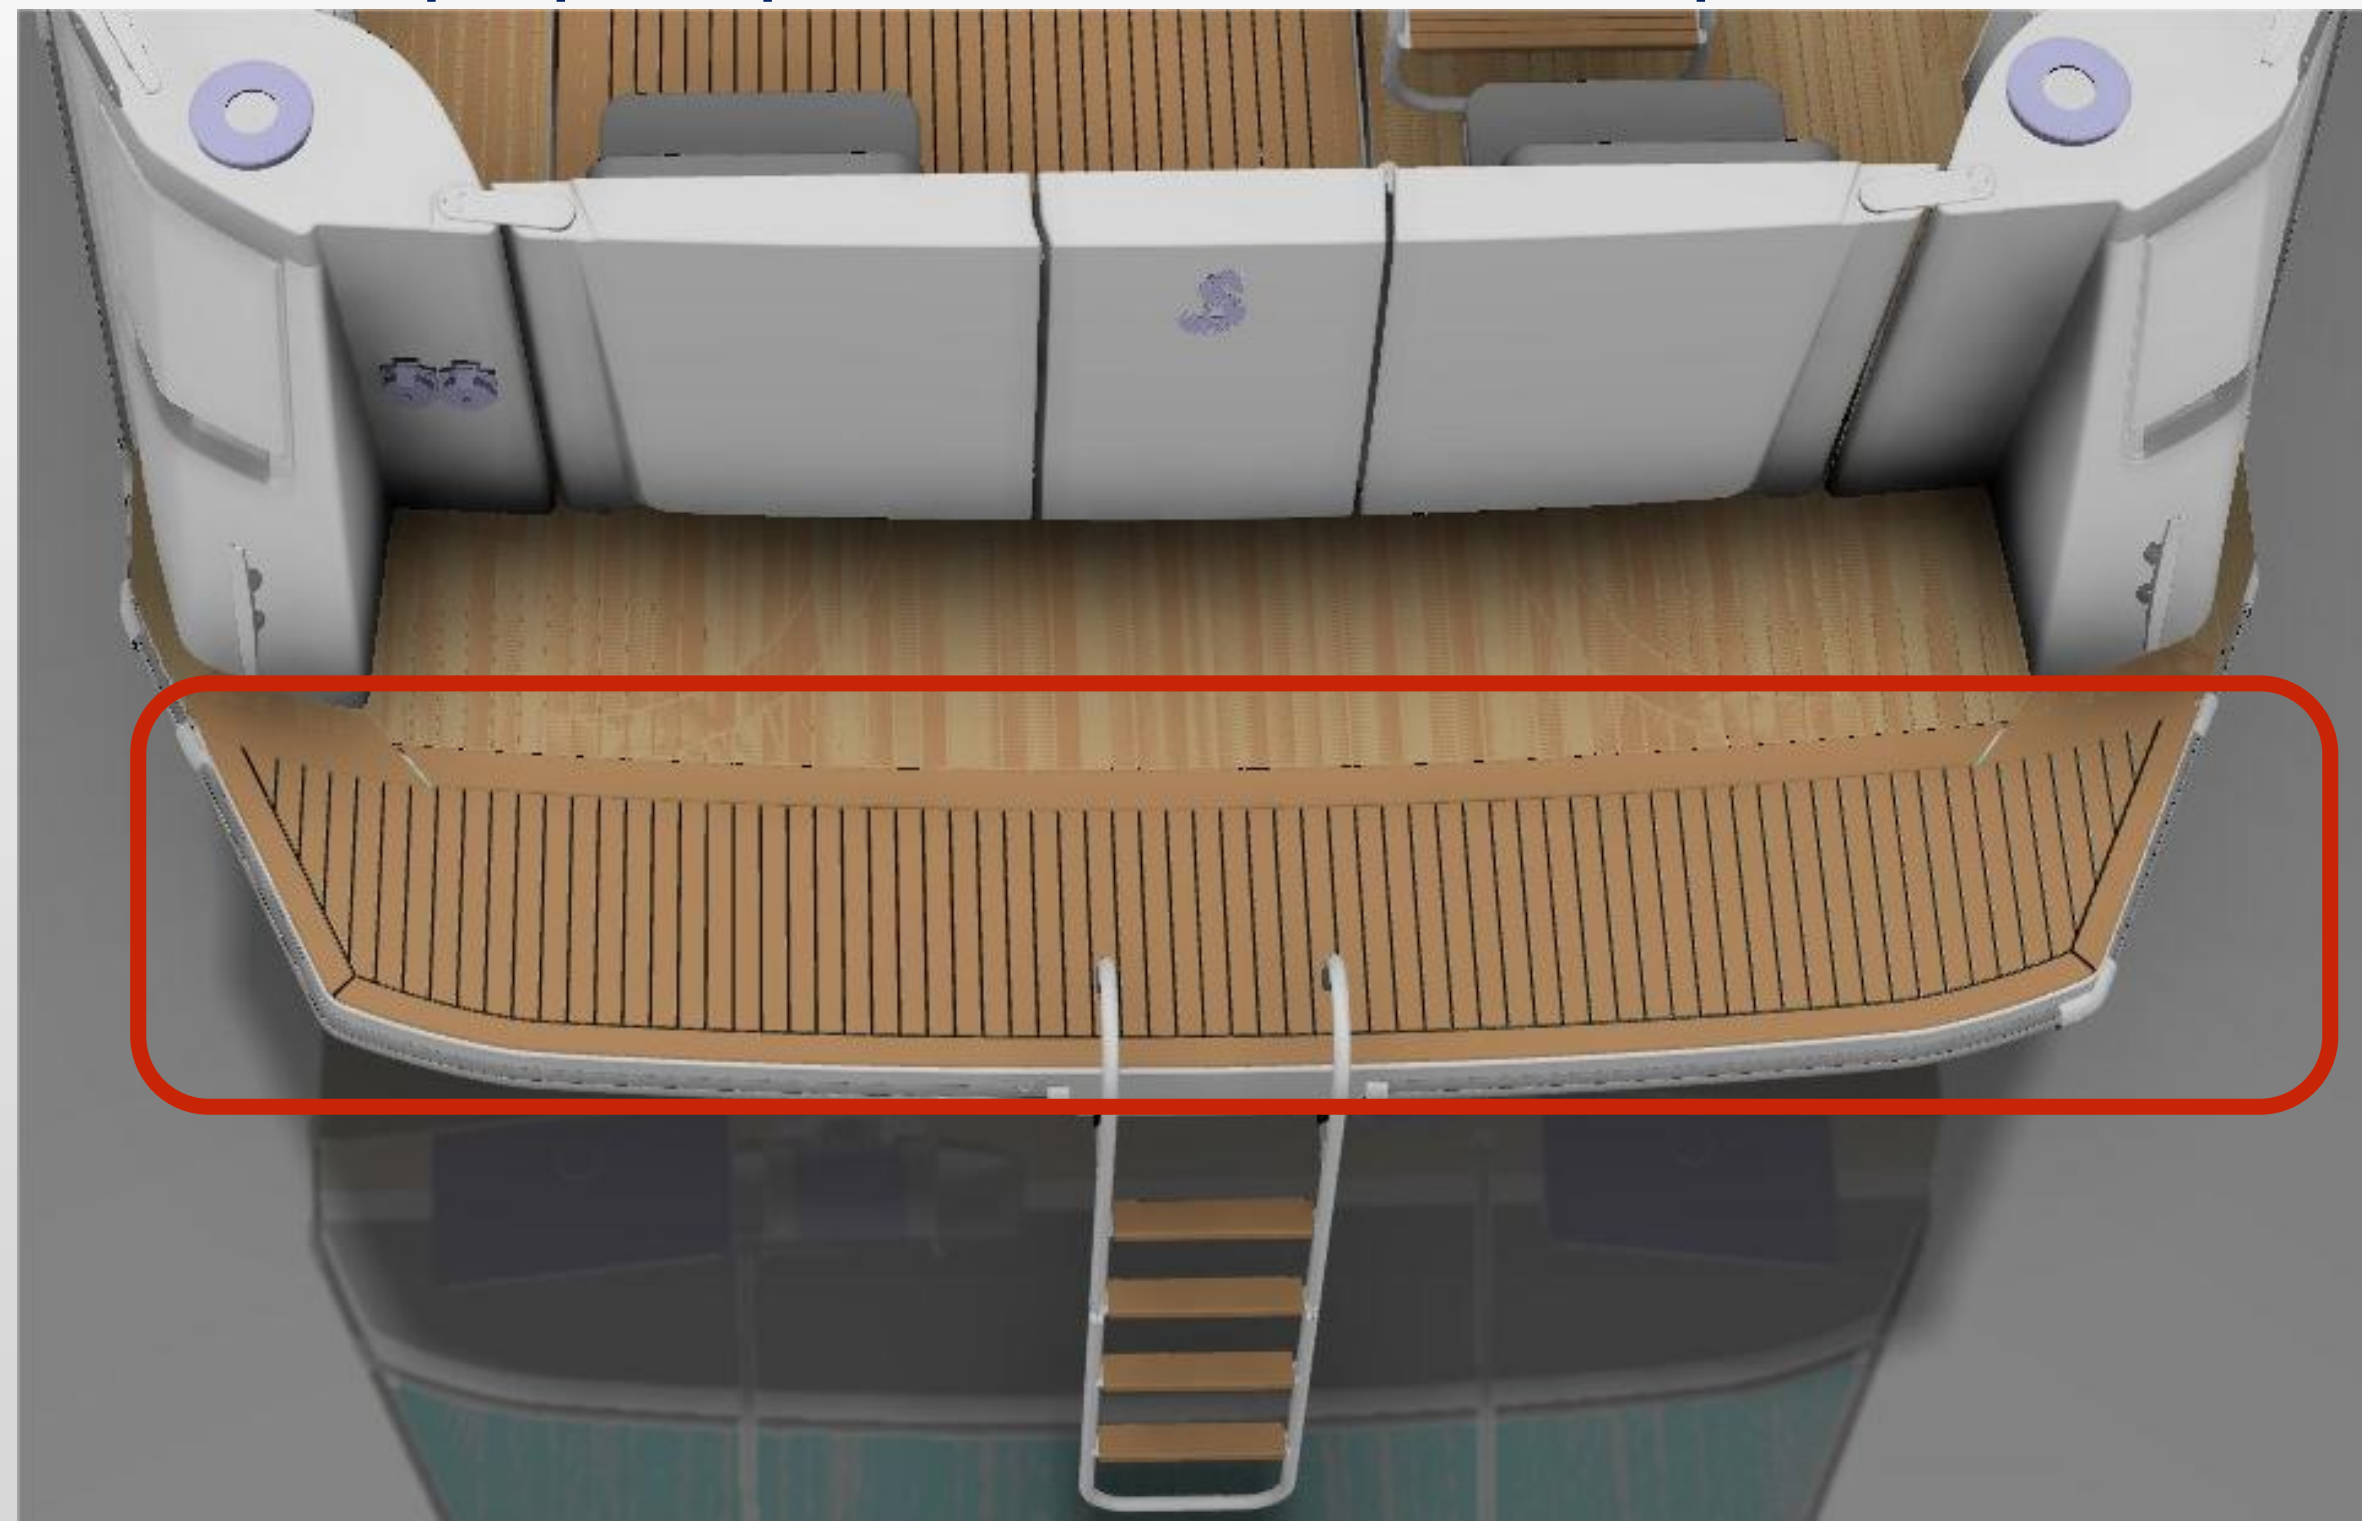

Option WE C16

TEAK IN BIG PLATFORM / TECK SUR GRANDE PLATEFORME

Implies option BE P24 Big Platform

Implique option BE P24 Grande plateforme

Standard boat + BEP24

Standard boat + BEP24 + WEC16

Standard boat + BEP24 + WEC16+WEC15