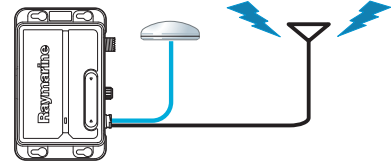

Class B AIS transceiver

AIS650 class B AIS transceiver
Receive and transmit AIS navigation status information on MFD. Use the VHF antenna.
Raymarine part number : **E32158**